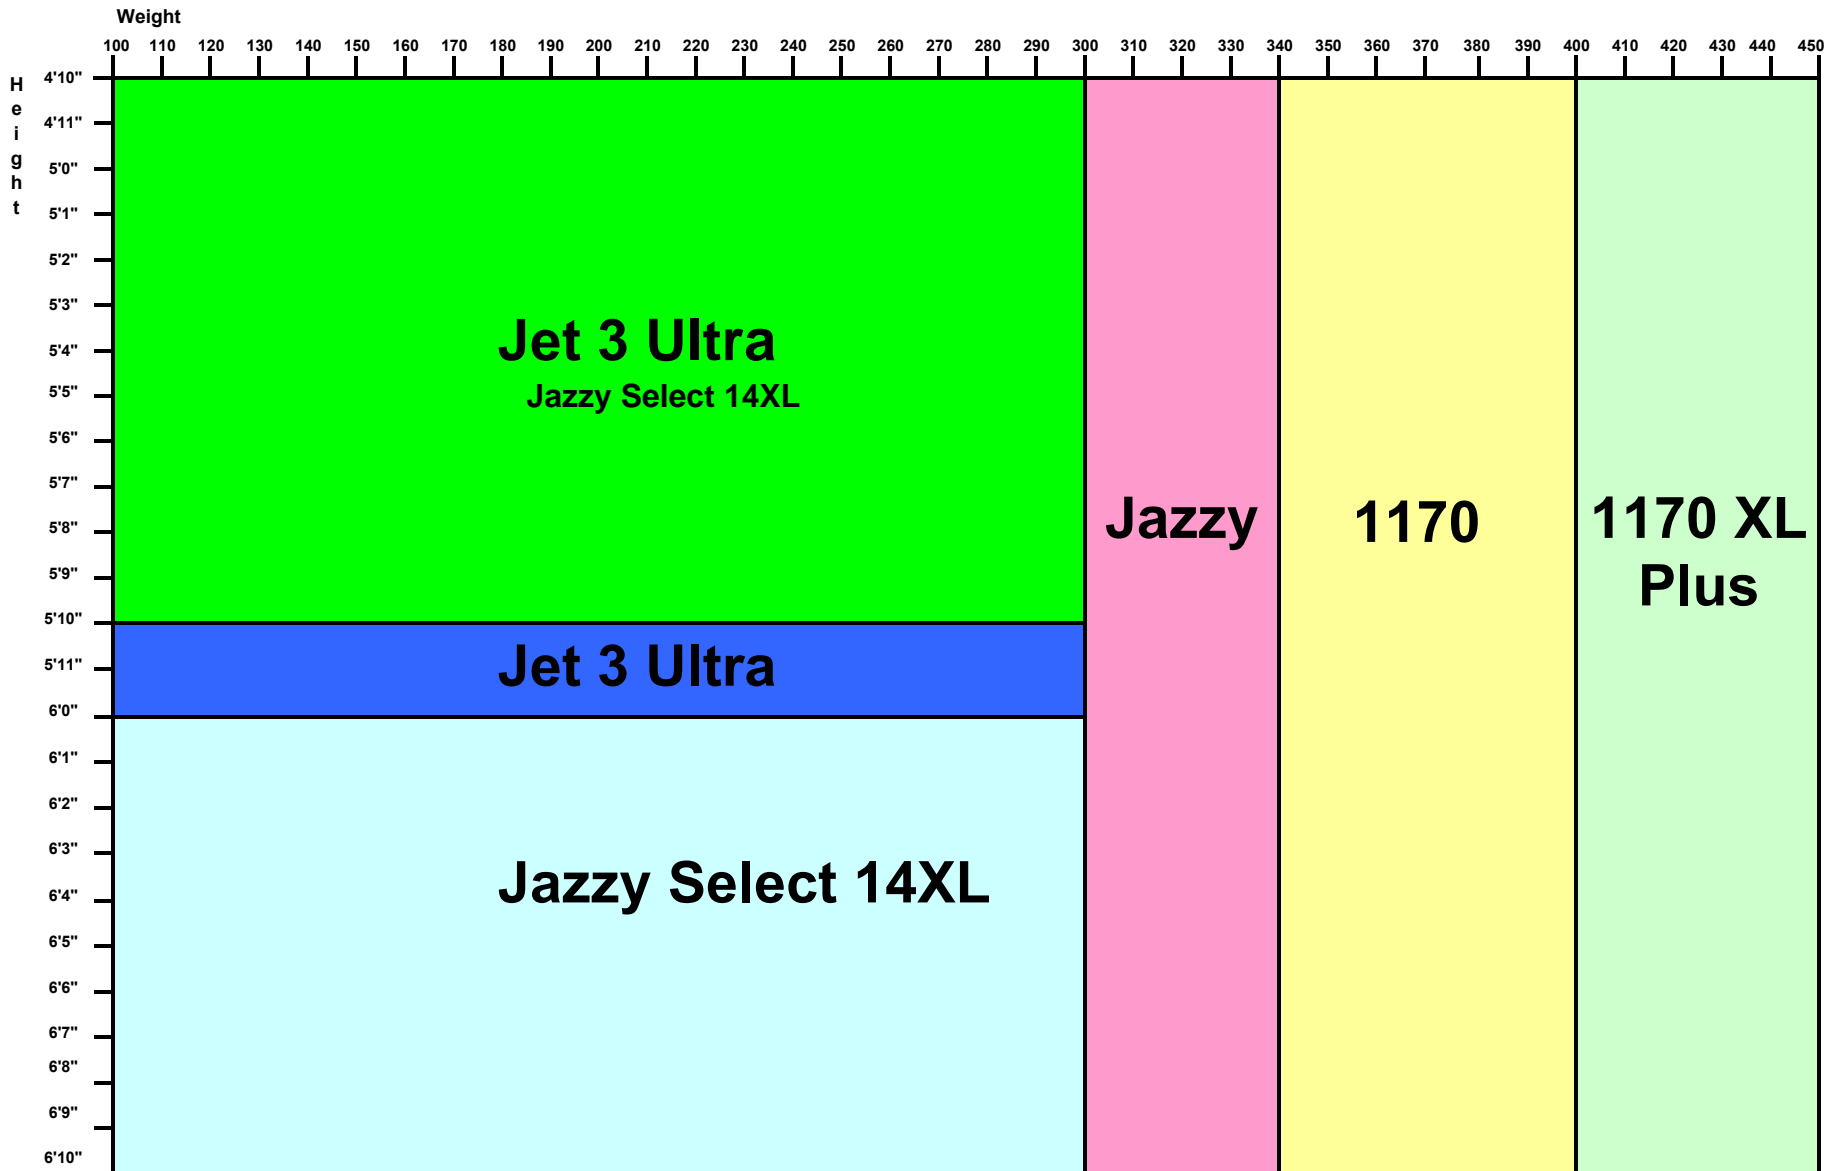

Product Fit Guidelines for Power Chairs in Pride DCs

Product Fit Guidelines for Power Chairs in Invacare DCs